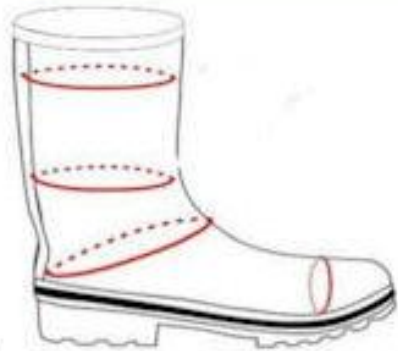

 EVERCREATURES

| Size \ Parts | A     | H     |
|--------------|-------|-------|
| UK10/EU30    | 188mm | 200mm |
| UK12/EU32    | 202mm | 200mm |
| UK1/EU34     | 218mm | 220mm |