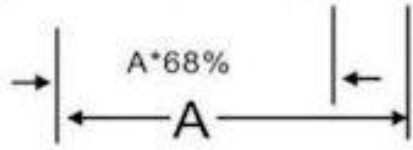

 EVERCREATURES

| Size \ Parts | A     | H     |
|--------------|-------|-------|
| UK10/EU30    | 188mm | 200mm |
| UK12/EU32    | 202mm | 200mm |
| UK1/EU34     | 218mm | 220mm |